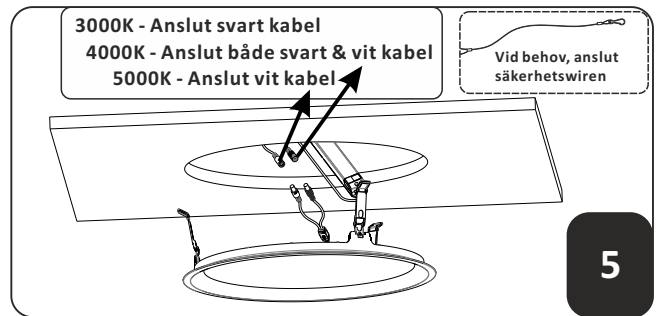

SAFETY AND INSTALLATION INSTRUCTIONS

Read these instructions carefully before commencing installation and retain for future reference. The luminaire should be installed by a licensed electrician and in accordance with local regulations. Make sure that the power is off before installation or maintenance. Install as described on the next page. **To maximize life span, install the luminaires and the drivers as far away from heat sources as possible and in a well ventilated area.** Use the supplied cable and driver for best function and safety.

*Komplett armatur, stomme och drivdon.

Till/Från

Placera drivdon så svårt som möjligt, framförallt när panelen monteras i en inbyggdslåda.

1

2

3

4

5