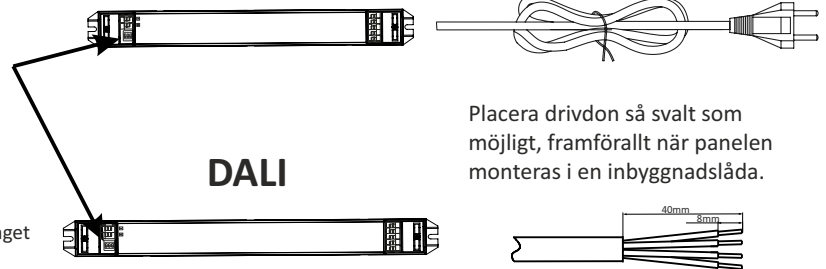

1	2	3	*Systemeffekt
☐↓NER	☐↑UPP	☐↓NER	22W
☐↑UPP	☐↓NER	☐↑UPP	32W
☐↑UPP	☐↑UPP	☐↑UPP	41W

Om armaturer är osynkroniserade vid användning av Switch&DIM. Tryck ner och håll in Switch&DIM reglaget i 15 sekunder för att nollställa samtliga armaturer till påslaget läge och 50% dimming. Kontrollera alltid DIP-Switch inställningen innan användning.

*Komplett armatur, stomme och drivdon.

Till/Från

Placera drivdon så svårt som möjligt, framförallt när panelen monteras i en inbyggdslåda.