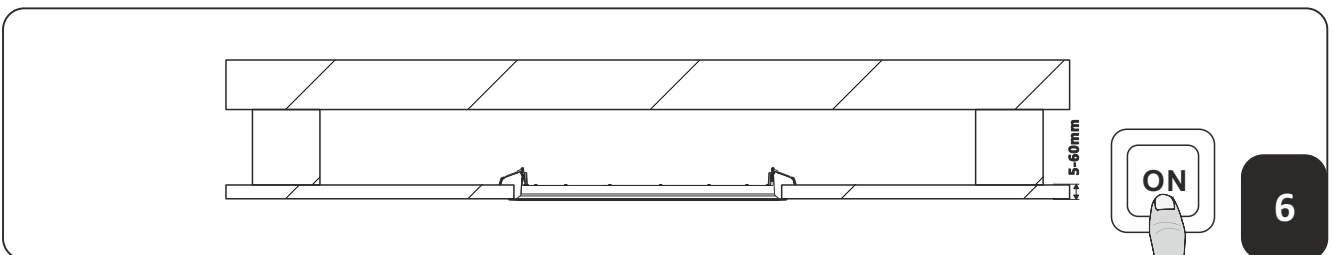

SAFETY AND INSTALLATION INSTRUCTIONS

Read these instructions carefully before commencing installation and retain for future reference. The luminaire should be installed by a licensed electrician and in accordance with local regulations. Make sure that the power is off before installation or maintenance. Install as described on the next page. **To maximize life span, install the luminaires and the drivers as far away from heat sources as possible and in a well ventilated area.** Use the supplied cable and driver for best function and safety.

*Komplett armatur, stomme och drivdon.

Till/Från

Placera drivdon så svårt som möjligt, framförallt när panelen monteras i en inbyggdslåda.

1

2

3

4

5